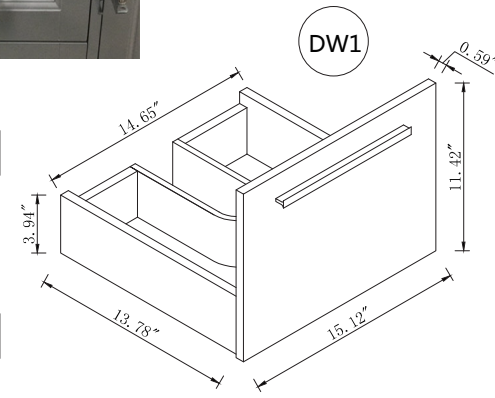

Top view

Back view

Front view

Side view

Drawer Interior Size

DWG. NO.:

MODEL NO.:

VF43548MTK_BS

ALTERATIONS

1	
2	
3	
4	

FOR PROPOSAL ONLY ALL DIMENSIONS TO BE VERIFIED

SCALE:

DWG. BY:

CHECKED BY:

DATE:

PROJECT: