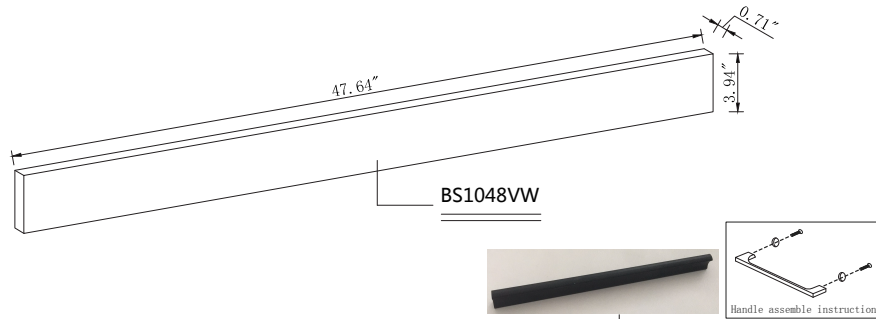

Top view

Back view

Front view

Side view

Drawer Interior Size

DWG. NO.:

MODEL NO.:

VF43548MTK_BS

ALTERATIONS

1	
2	
3	
4	

FOR PROPOSAL ONLY ALL DIMENSIONS TO BE VERIFIED

SCALE:

DWG. BY:

CHECKED BY:

DATE:

PROJECT: