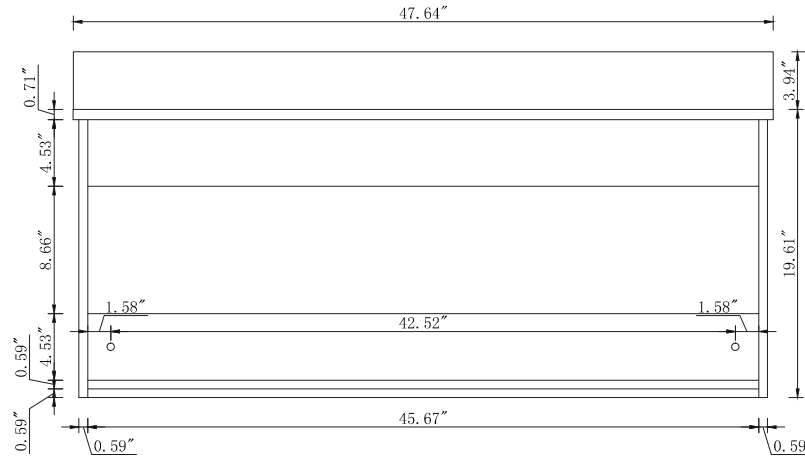

Top view

Back view

Front view

Side view

Drawer Interior Size

DWG. NO.:

MODEL NO.:

VF43548MTK_BS

ALTERATIONS

1	
2	
3	
4	

FOR PROPOSAL ONLY ALL DIMENSIONS TO BE VERIFIED

SCALE:

DWG. BY:

CHECKED BY:

DATE:

PROJECT: