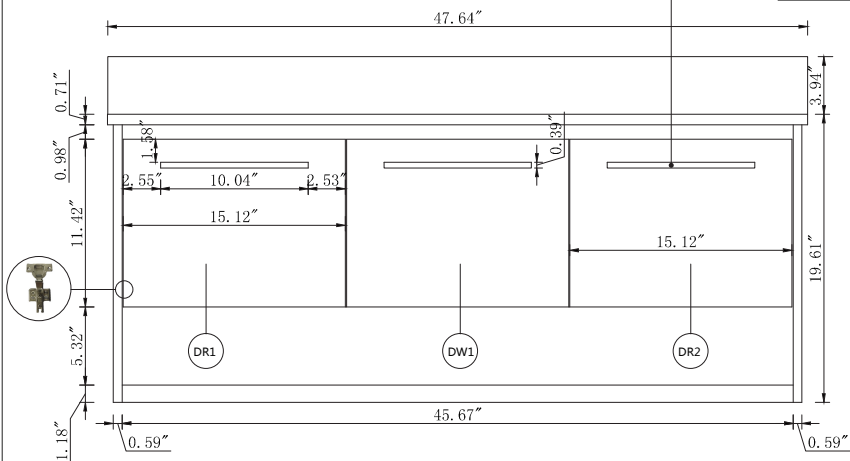

Top view

Back view

Front view

Side view

Drawer Interior Size

DWG. NO.:

MODEL NO.:

VF43548MTK_BS

ALTERATIONS

1	
2	
3	
4	

FOR PROPOSAL ONLY ALL DIMENSIONS TO BE VERIFIED

SCALE:

DWG. BY:

CHECKED BY:

DATE:

PROJECT: