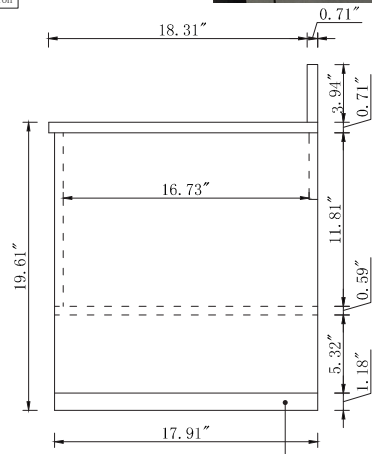

Top view

Back view

Front view

Side view

Drawer Interior Size

DWG. NO.:

MODEL NO.:

VF43548MTK_BS

ALTERATIONS

1	
2	
3	
4	

FOR PROPOSAL ONLY ALL DIMENSIONS TO BE VERIFIED

SCALE:

DWG. BY:

CHECKED BY:

DATE:

PROJECT: